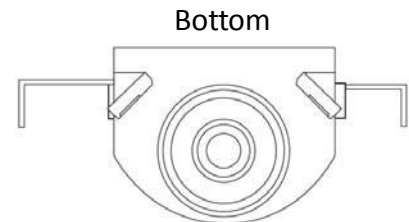

MultiBox™, Dishwasher/Commercial Ice Maker Box System with Quarter Turn Arrester Valve

Product Specifications

Warranty

See warranty information for more details.

All dimensions listed are nominal. MAINLINE® reserves the right to make product and material changes at any time without notice.

Contact your sales representative for more information or visit our website at mainlinecollection.ca