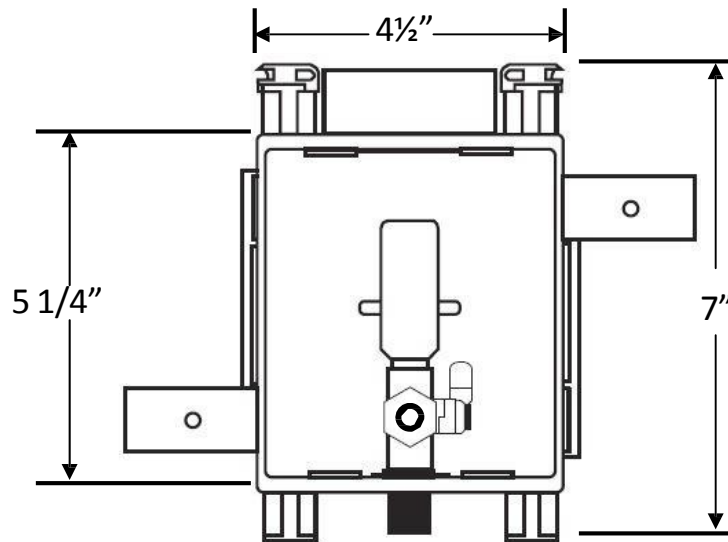

MultiBox™, Dishwasher/Commercial Ice Maker Box System with Quarter Turn Arrester Valve

Product Specifications

Warranty

See warranty information for more details.

All dimensions listed are nominal. MAINLINE® reserves the right to make product and material changes at any time without notice.

Contact your sales representative for more information or visit our website at mainlinecollection.ca