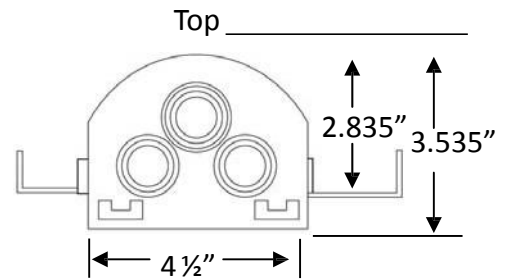

MultiBox™, Dishwasher/Commercial Ice Maker Box System with Quarter Turn Arrester Valve

Product Specifications

Warranty

See warranty information for more details.

All dimensions listed are nominal. MAINLINE® reserves the right to make product and material changes at any time without notice.

Contact your sales representative for more information or visit our website at mainlinecollection.ca