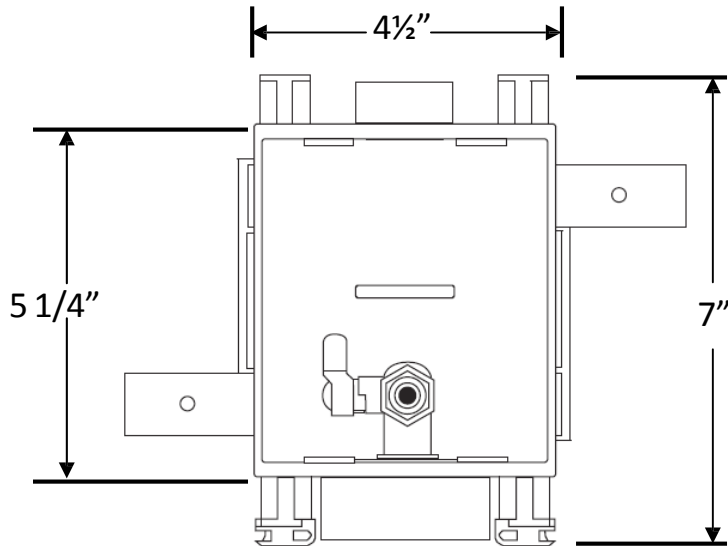

MultiBox™, Toilet Connection Outlet Box System with Quarter Turn Valve

Product Specifications

Warranty

See warranty information for more details.

All dimensions listed are nominal. MAINLINE® reserves the right to make product and material changes at any time without notice.