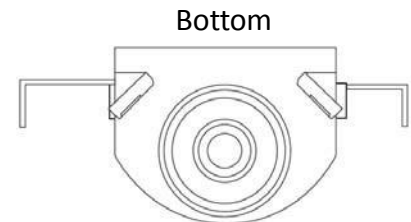

Box/Frame Material:

- PVC

Valve:

- Lead free Qtr. Turn Valve with 3/8" Compression Outlet available for Sweat, CPVC, PEX or Wirsbo connection as checked below
- Valve complies with ASME A112.18.1/CSA B125.1-05, NSF61-NSF/ANSI 372, and meets California No Lead Plumbing Law

Available Accessories:

- 3 Universal Faceplates: Open, Solid and Louvered Stabilizer Bar

Certifications:

- Box 
- Valve  

To Submit	Product Code #	Product Description	Model #	Units/Case
	ML83183	TCB, Qtr-turn Valve, 3/8" Sweat Connection	TC1200	10
	ML83184	TCB, Qtr-turn Valve, 3/8" CPVC Connection	TC1201	10
	ML83185	TCB, Qtr-turn Valve, 3/8" PEX Connection	TC1202	10
	ML83186	TCB, Qtr-turn Valve, 3/8" Wirsbo Connection	TC1211	10

MultiBox™, Toilet Connection Outlet Box System with Quarter Turn Valve

Product Specifications

Warranty

See warranty information for more details.

All dimensions listed are nominal. MAINLINE® reserves the right to make product and material changes at any time without notice.