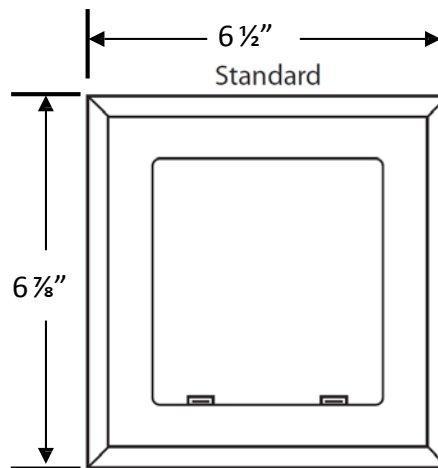

MultiBox™, Toilet Connection Outlet Box System with Quarter Turn Valve

Product Specifications

Warranty

See warranty information for more details.

All dimensions listed are nominal. MAINLINE® reserves the right to make product and material changes at any time without notice.