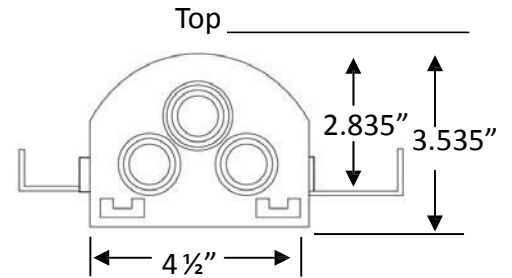

Available Accessories:

- 3 Universal Faceplates: Open, Solid and Louvered Stabilizer Bar

Certifications:

- Box 
- Valve  

To Submit	Product Code #	Product Description	Model #	Units/Case
	ML83183	TCB, Qtr-turn Valve, 3/8" Sweat Connection	TC1200	10
	ML83184	TCB, Qtr-turn Valve, 3/8" CPVC Connection	TC1201	10
	ML83185	TCB, Qtr-turn Valve, 3/8" PEX Connection	TC1202	10
	ML83186	TCB, Qtr-turn Valve, 3/8" Wirsbo Connection	TC1211	10

MultiBox™, Toilet Connection Outlet Box System with Quarter Turn Valve

Product Specifications

Warranty

See warranty information for more details.

All dimensions listed are nominal. MAINLINE® reserves the right to make product and material changes at any time without notice.