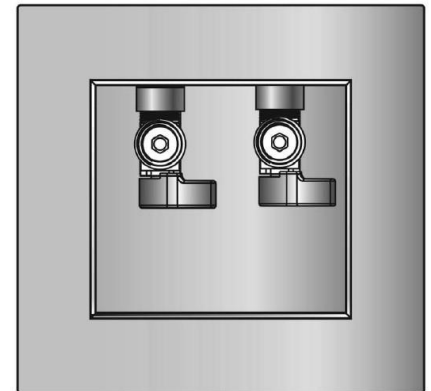

Washing Machine Outlet Box, Fire Rated with Quarter Turn Valve

Product Specifications

Product Features:

- Furnish and install fire rated recessed washing machine outlet box
- Unit shall have brass quarter-turn ball valves
- Unit shall be MAINLINE® product code checked below as manufactured by IPS Corporation

Box Material:

- PVC Resin & Intumescent Pad attached

Valve & Drain Options:

- Qtr. Turn Valve with 1/2" MIP/Sweat, CPVC, PEX or Wirsbo connection furnished
- Valves comply with ASME A112.18.1

To Submit	Product Code #	Product Description	Model #	Quantity
	ML82356	Qtr Turn Valve, 1/2" Sweat Connection, Contractor Pack	FR12SCP	10
	ML82358	Qtr Turn Valve, 1/2" CPVC Connection, Contractor Pack	FR12CCP	10
	ML82360	Qtr Turn Valve, 1/2" Pex Connection, Contractor Pack	FR12PCP	10
	ML82362	Qtr Turn Valve, 1/2" Wirsbo® ProPex® Connection, Contractor Pack	FR12WCP	10