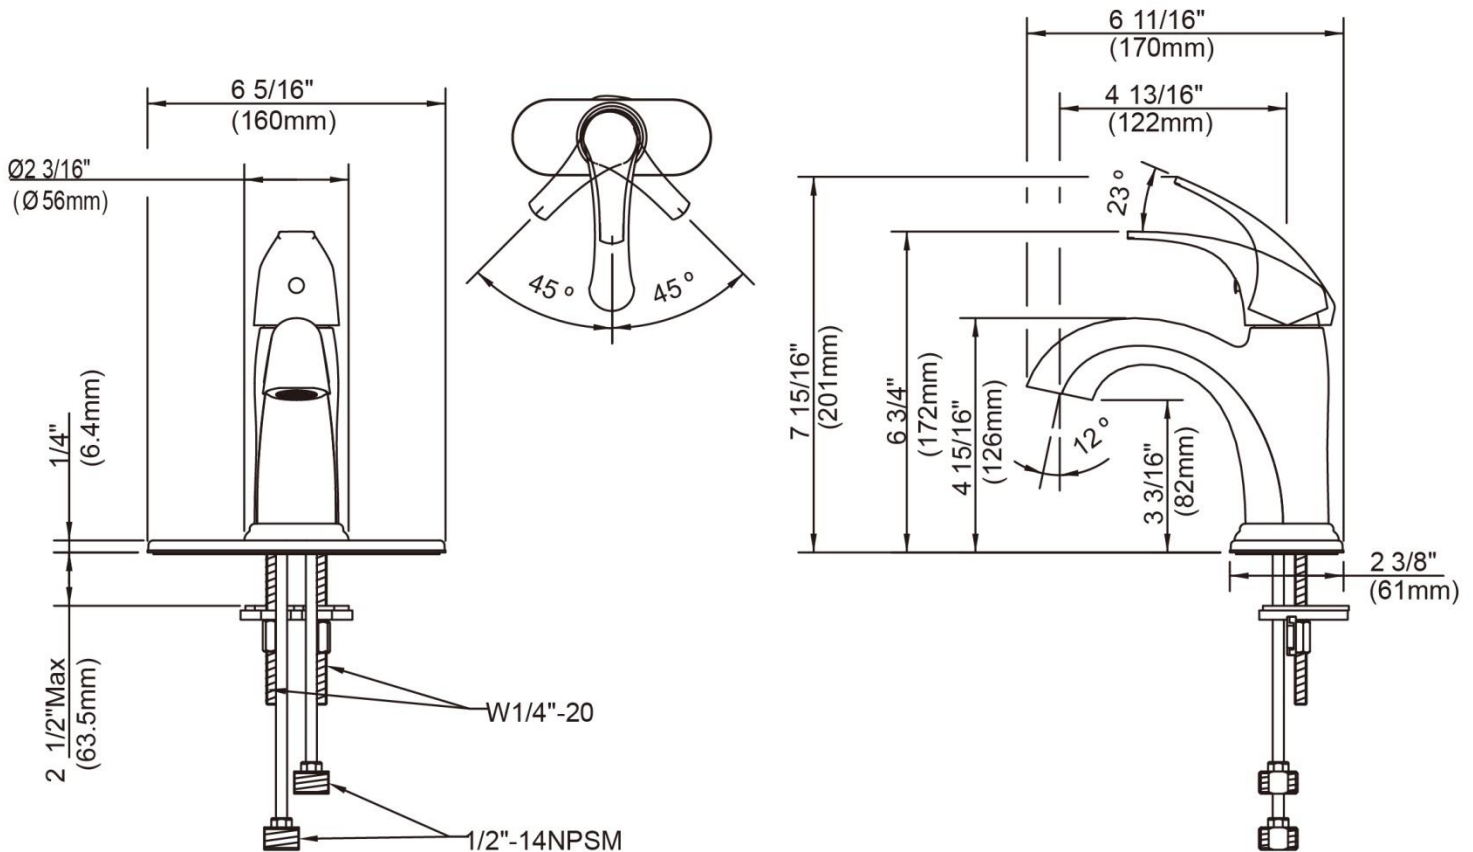

4" Centerset Lavatory Faucet

Robinet de lavabo monopièce, entraxe de 4 po
Grifo para lavabo, distancia de 4"

Product Specifications

MAINLINE® XD

XD231SGEG-CP

Contact your sales representative for more information or visit our website at mainlinecollection.ca

Revised 1/29/2019