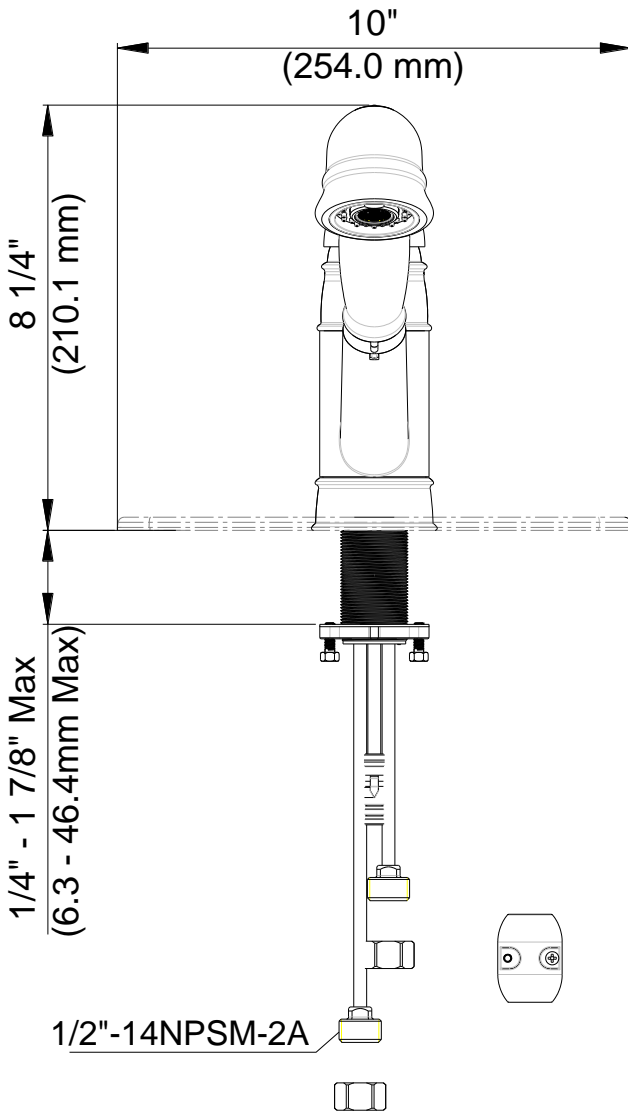

Pull-out Kitchen Faucet

Robinet de cuisine à douchette rétractable
Grifo retráctable de cocina

Product Specifications

MAINLINE®

B'lese

**B114E-CP
B114E-BN
B114E-ORB**

Contact your sales representative for more information or visit our website at mainlinecollection.ca