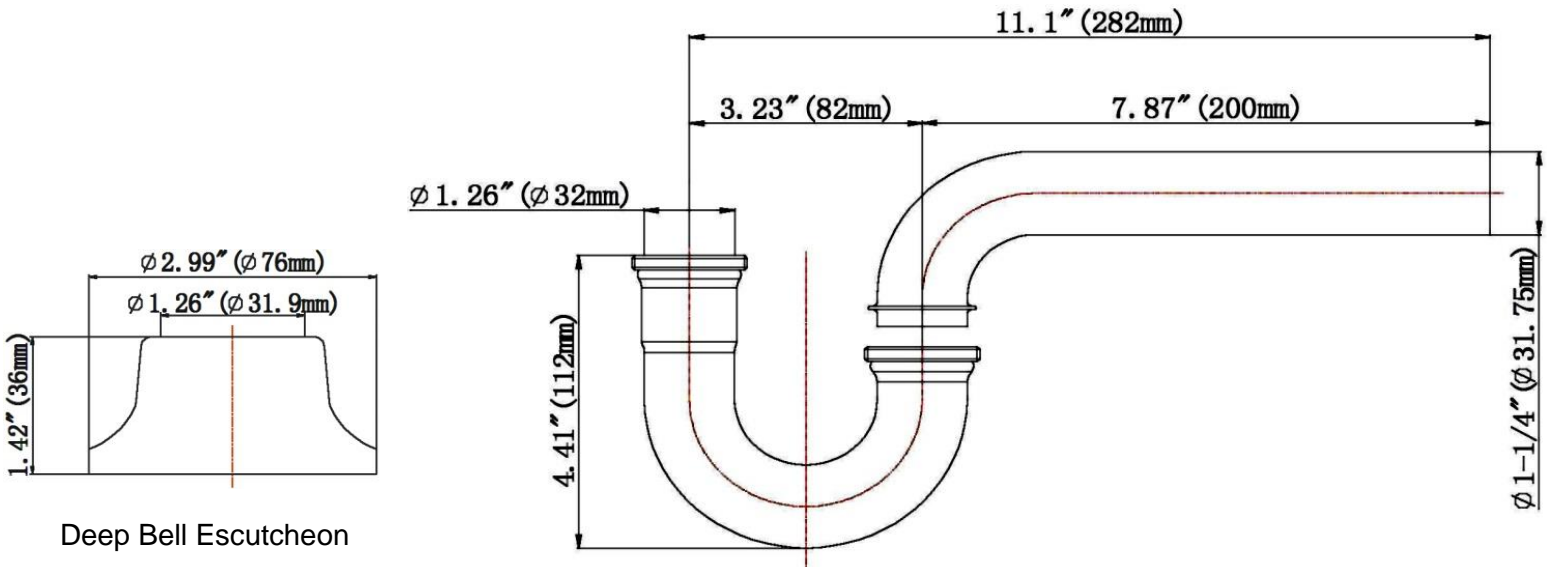

1-1/4" Tubular P-Trap less Cleanout

Product Specifications

MAINLINE®

FEATURES

- 7-7/8" 17 GA Brass Wall Tube
- Chrome Plated
- Brass Nut Kit
- Deep Bell Escutcheon

ML702BDE

APPLICABLE STANDARDS/CODES

Specified model meets or exceeds the following:

- ASME A112.18.1/CSA B125.1
- IAPMO/cUPC

Deep Bell Escutcheon

Part #	Part Description	Material
1	Slip Nut	Brass
2	Washer	Rubber
3	J-Bend	Brass
4	Wall Tube	Brass
5	Escutcheon	Plated Steel

Warranty

See warranty information for more details.