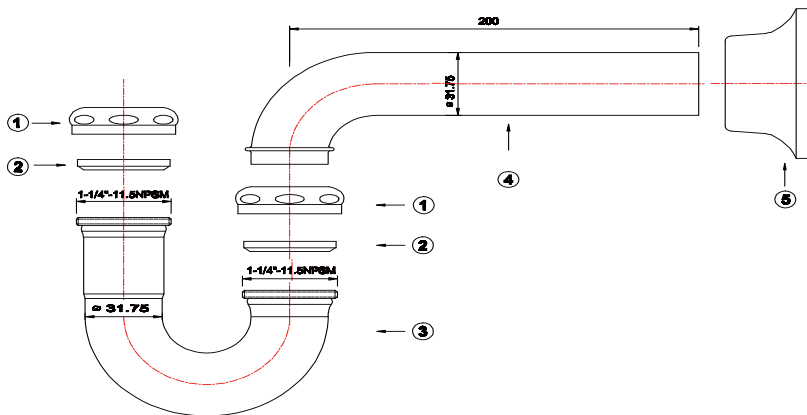

1-1/4" Tubular P-Trap less Cleanout

Product Specifications

MAINLINE®

FEATURES

- 7-7/8" 17 GA Brass Wall Tube
- Chrome Plated
- Brass Nut Kit
- Deep Bell Escutcheon

ML702BDE

APPLICABLE STANDARDS/CODES

Specified model meets or exceeds the following:

- ASME A112.18.1/CSA B125.1
- IAPMO/cUPC

Deep Bell Escutcheon

Part #	Part Description	Material
1	Slip Nut	Brass
2	Washer	Rubber
3	J-Bend	Brass
4	Wall Tube	Brass
5	Escutcheon	Plated Steel

Warranty

See warranty information for more details.