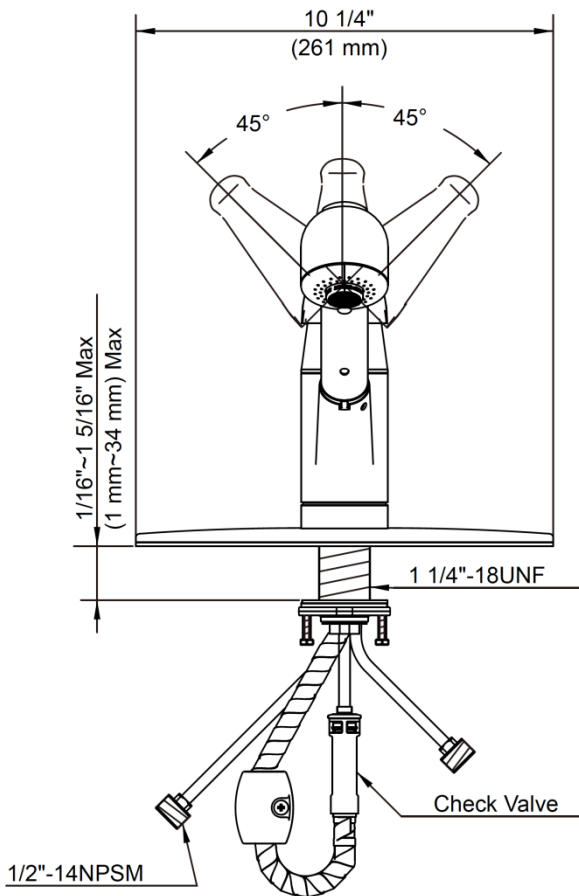

Contact your sales representative for more information or visit our website at mainlinecollection.ca