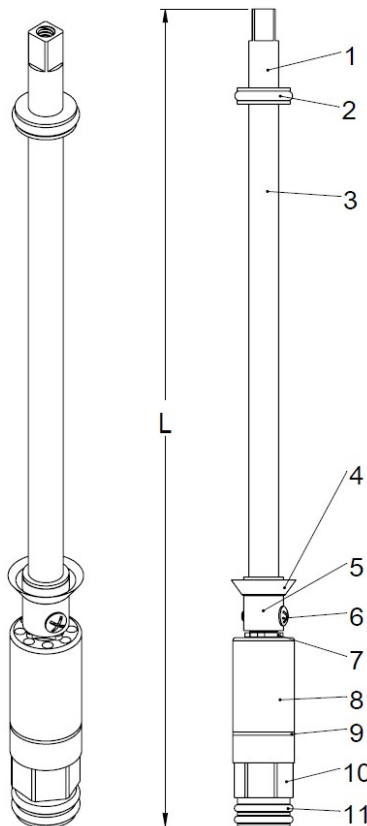

MAINLINE®

Preferred by the pros.™

No Freeze Hydrants Quarter Turn Faucet Replacement Stem

SPECIFICATIONS

Features

- Quarter Turn Faucet Replacement Stem

Quarter Turn Faucet Replacement Stem

MODEL	DIMENSIONS	PACK QTY	
	SIZE	INNER BOX	MASTER BOX
MLQFFSTEM-8	8 INCH	25/BOX	NA
MLQFFSTEM-10	10 INCH	25/BOX	NA
MLQFFSTEM-12	12 INCH	25/BOX	NA
MLQFFSTEM-14	14 INCH	25/BOX	NA

Drawings

Service & Parts

Please reach out to epleservice@emcoltd.com for support/ visit mainlinecollection.ca / CANADA +1 (450) 621 5636