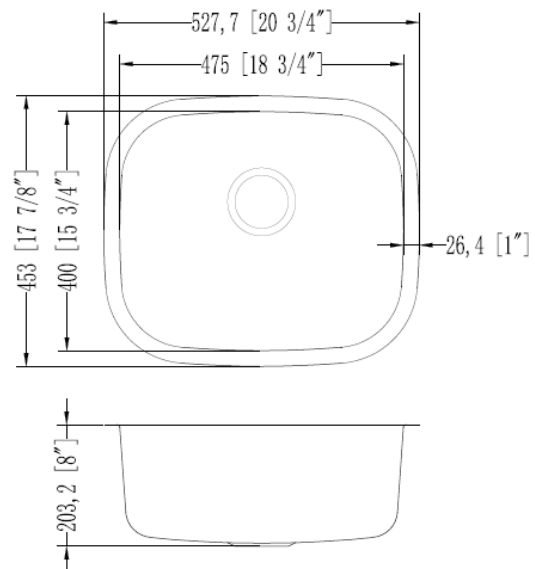

Drawings

All dimensions listed are nominal. Mainline® reserves the right to make product and material changes at any time without notice.

Mainline warrants to the original purchaser of Mainline Stainless Steel sinks installed in the United States or Canada for as long as the original purchaser owns his or her home that Mainline will provide an equivalent sink to replace any Mainline Stainless Steel sink that fails due to a manufacturing defect provided that the sink has been solely for residential use and has not been damaged due to abuse, misuse, or negligence. This limited warranty does not cover and Mainline is not liable for transportation costs, labor charges incurred and/or damages sustained during the course of installation, repair, or replacement of any product(s) provided under this limited warranty. This limited warranty is nontransferable.

SUBMITTAL INFORMATION

Name: _____ Contractor: _____

Location: _____ Contact #: _____

Notes: _____

Service & Parts

Please reach out to epleservice@emcoltd.com for support/ visit mainlinecollection.ca / CANADA +1 (450) 621 5636