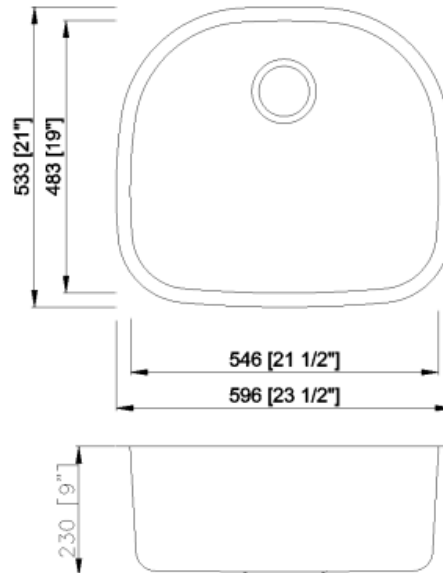

Drawings

All dimensions listed are nominal. Mainline® reserves the right to make product and material changes at any time without notice.

Mainline warrants to the original purchaser of Mainline Stainless Steel sinks installed in the United States or Canada for as long as the original purchaser owns his or her home that Mainline will provide an equivalent sink to replace any Mainline Stainless Steel sink that fails due to a manufacturing defect provided that the sink has been solely for residential use and has not been damaged due to abuse, misuse, or negligence. This limited warranty does not cover and Mainline is not liable for transportation costs, labor charges incurred and/or damages sustained during the course of installation, repair, or replacement of any product(s) provided under this limited warranty. This limited warranty is nontransferable.

SUBMITTAL INFORMATION

Name: _____ Contractor: _____
Location: _____ Contact #: _____
Notes: _____

Service & Parts

Please reach out to epleservice@emcoltd.com for support/ visit mainlinecollection.ca / CANADA +1 (450) 621 5636