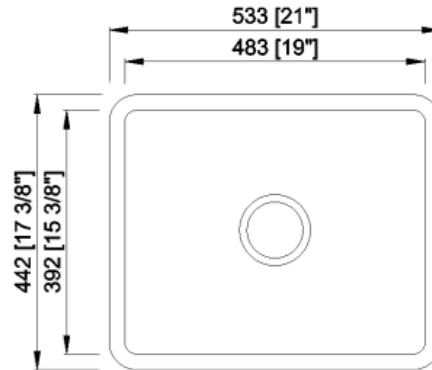

Drawings

Mainline warrants to the original purchaser of Mainline Stainless Steel sinks installed in the United States or Canada for as long as the original purchaser owns his or her home that Mainline will provide an equivalent sink to replace any Mainline Stainless Steel sink that fails due to a manufacturing defect provided that the sink has been solely for residential use and has not been damaged due to abuse, misuse, or negligence. This limited warranty does not cover and Mainline is not liable for transportation costs, labor charges incurred and/or damages sustained during the course of installation, repair, or replacement of any product(s) provided under this limited warranty. This limited warranty is nontransferable.

All dimensions listed are nominal. Mainline® reserves the right to make product and material changes at any time without notice.

SUBMITTAL INFORMATION

Name: _____ Contractor: _____

Location: _____ Contact #: _____

Notes: _____

Service & Parts

Please reach out to epleservice@emcoltd.com for support/ visit mainlinecollection.ca / CANADA +1 (450) 621 5636