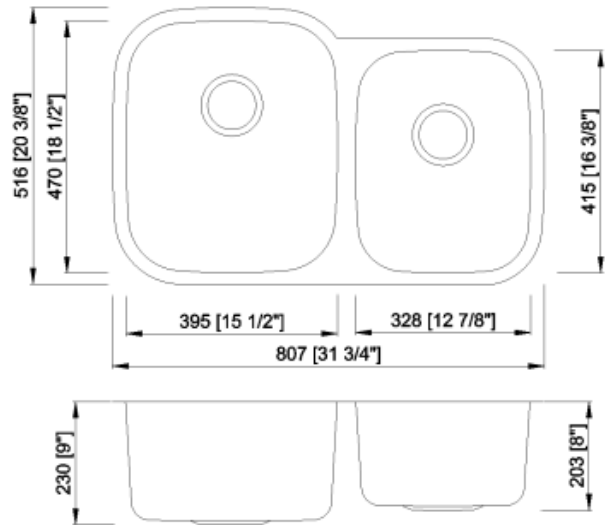

Drawings

All dimensions listed are nominal. Mainline® reserves the right to make product and material changes at any time without notice.

Mainline warrants to the original purchaser of Mainline Stainless Steel sinks installed in the United States or Canada for as long as the original purchaser owns his or her home that Mainline will provide an equivalent sink to replace any Mainline Stainless Steel sink that fails due to a manufacturing defect provided that the sink has been solely for residential use and has not been damaged due to abuse, misuse, or negligence. This limited warranty does not cover and Mainline is not liable for transportation costs, labor charges incurred and/or damages sustained during the course of installation, repair, or replacement of any product(s) provided under this limited warranty. This limited warranty is nontransferable.

SUBMITTAL INFORMATION

Name: _____ Contractor: _____

Location: _____ Contact #: _____

Notes: _____

Service & Parts

Please reach out to epleservice@emcoltd.com for support/ visit mainlinecollection.ca / CANADA +1 (450) 621 5636