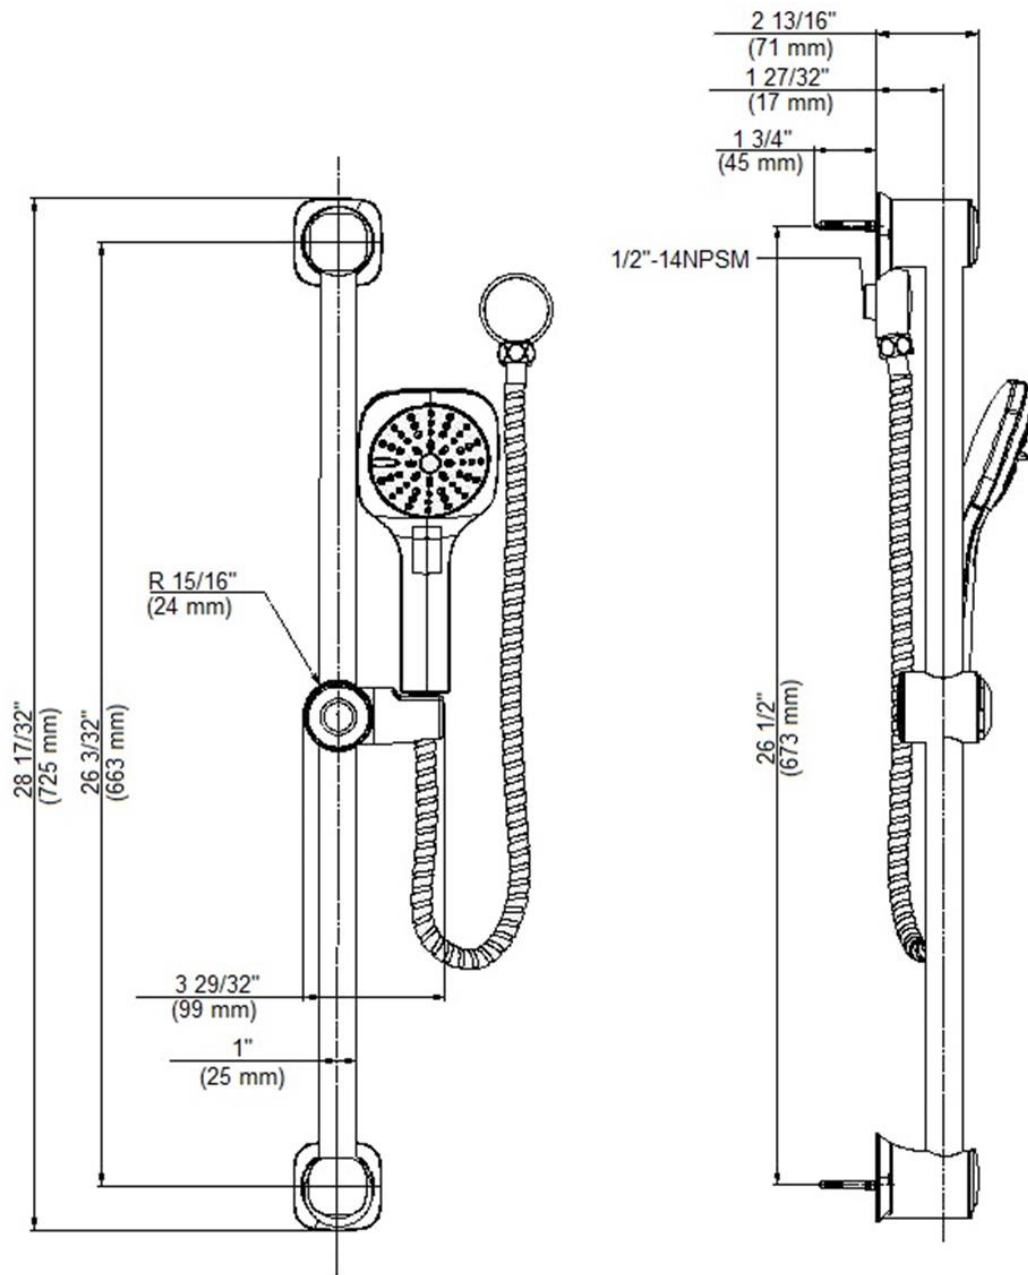

Contact your sales representative for more information or visit our website at mainlinecollection.ca