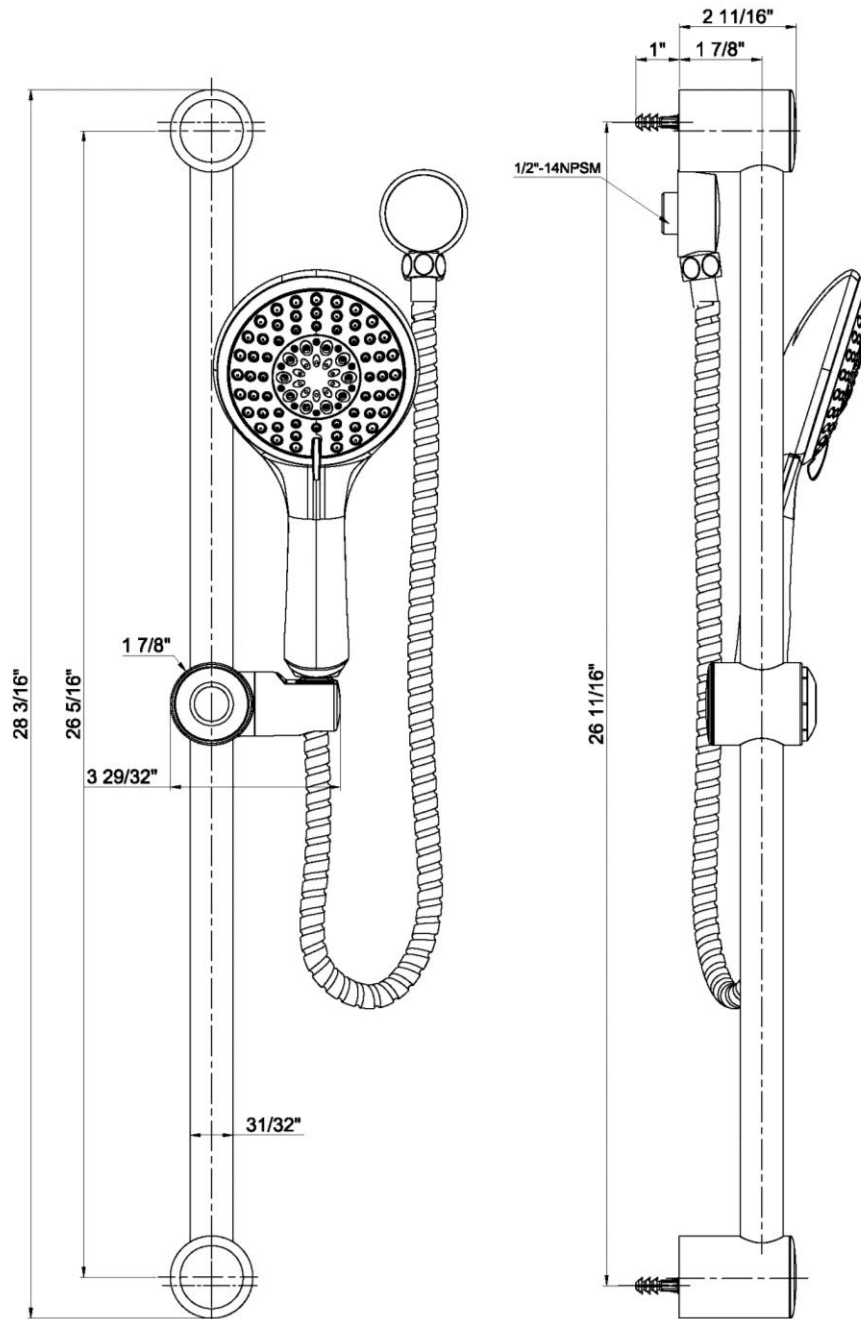

Contact your sales representative for more information or visit our website at mainlinecollection.ca