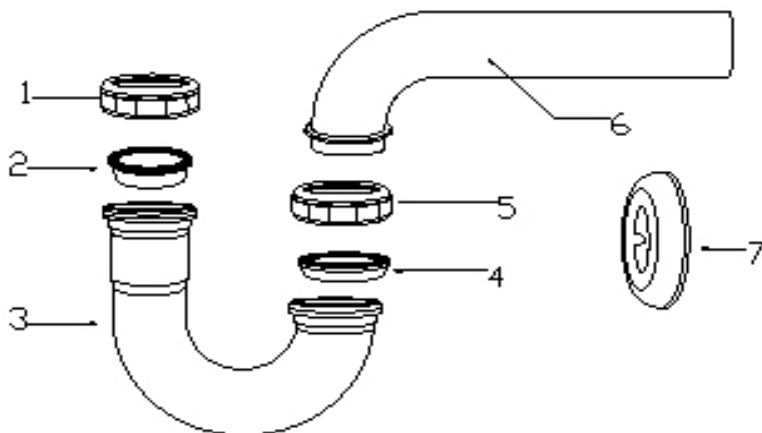

SPECIFICATIONS
1-1/4" TUBULAR LESS CLEANOUT

- 7-1/2" Brass Wall Tube
- 1-1/4" x 10-5/8"
- Zinc Nut Kit
- Shallow Escutcheon
- Chrome Plated

Model #	ML7001D*	ML27001
Gauge	20	22

No.	Part Name	Material
1	Nut	Zinc
2	Washer	Rubber
3	J-Bend	Brass
4	Washer	Rubber
5	Nut	Zinc
6	Wall Tube	Brass
7	Escutcheon	Steel

* Deep Flange included for ML7001D

CERTIFICATIONS

- cUPC