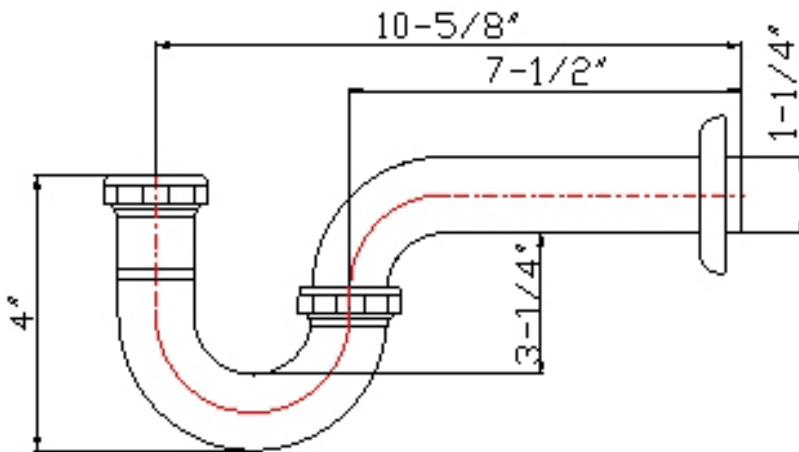

SPECIFICATIONS
1-1/4" TUBULAR LESS CLEANOUT

- 7-1/2" Brass Wall Tube
- 1-1/4" x 10-5/8"
- Zinc Nut Kit
- Shallow Escutcheon
- Chrome Plated

Model #	ML7001D*	ML27001
Gauge	20	22

No.	Part Name	Material
1	Nut	Zinc
2	Washer	Rubber
3	J-Bend	Brass
4	Washer	Rubber
5	Nut	Zinc
6	Wall Tube	Brass
7	Escutcheon	Steel

* Deep Flange included for ML7001D

CERTIFICATIONS

- cUPC