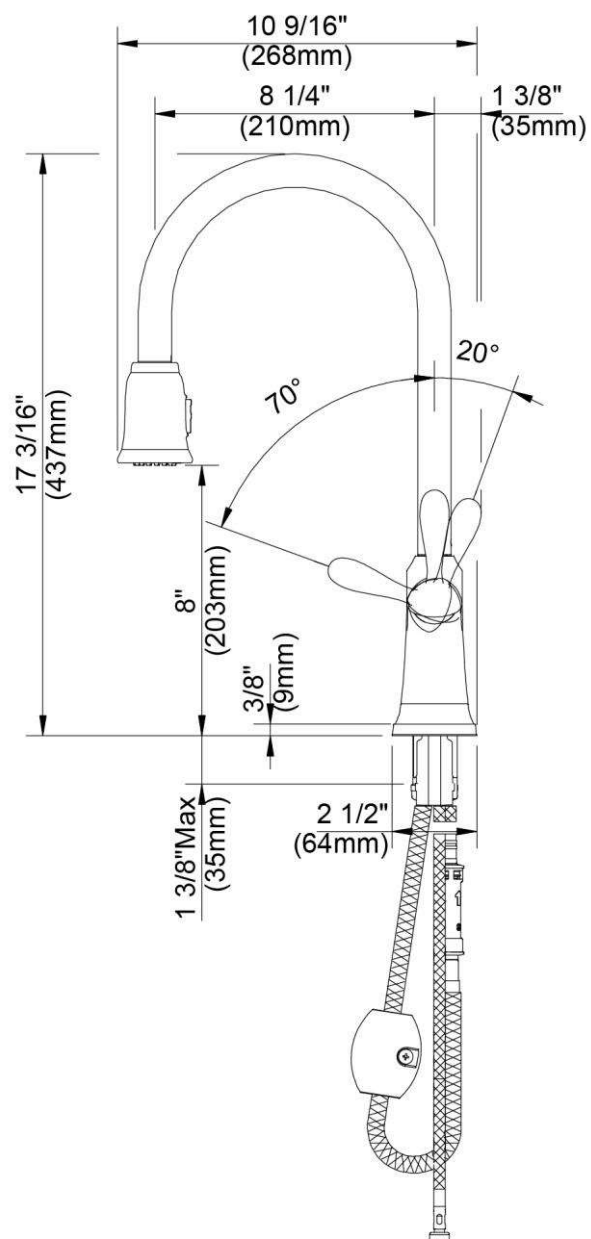

Pull-down Kitchen Faucet

Robinet de cuisine à bec arroseur
Grifo extraíble de cocina

Product Specifications

MAINLINE
Elite Series

Tremé

**TR137G-CP
TR137G-BN
TR137G-ORB**

Contact your sales representative for more information or visit our website at mainlinecollection.com