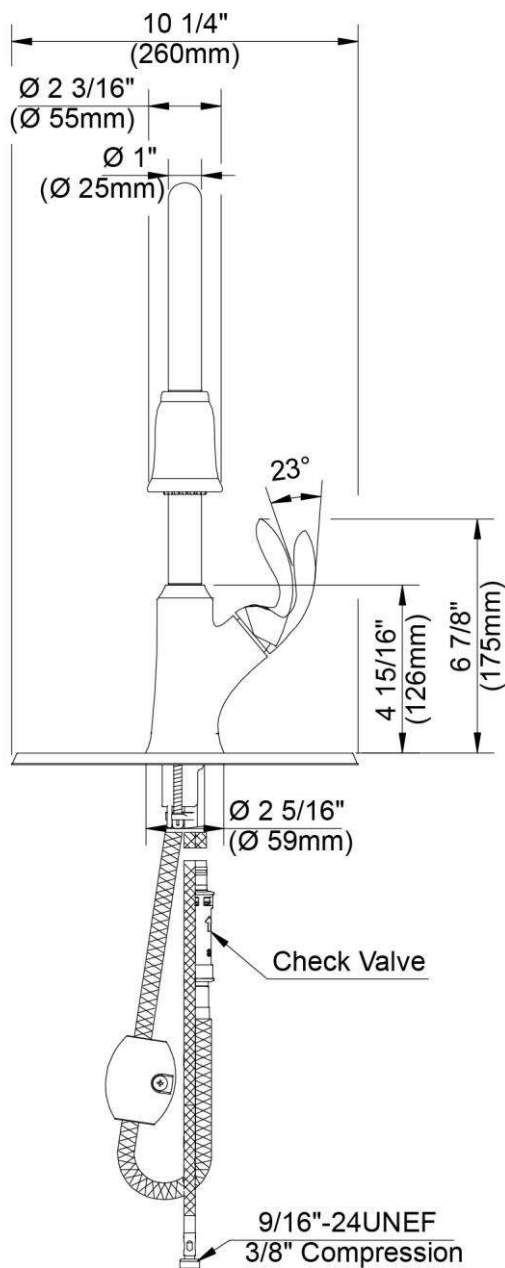

Pull-down Kitchen Faucet

Robinet de cuisine à bec arroseur
Grifo extraíble de cocina

Product Specifications

MAINLINE
Elite Series

Tremé

**TR137G-CP
TR137G-BN
TR137G-ORB**

Contact your sales representative for more information or visit our website at mainlinecollection.com