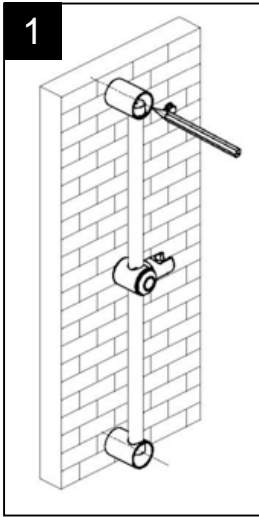

Installation / Installation / Instalación

PREDICTION™

60" Personal Shower System

Système de douche individuelle de 60 po
Sistema de ducha personal de 60"

Tools You Will Need / Outils dont vous aurez besoin / Herramientas necesarias

Drill
Perceuse
Taladro

Pencil
Crayon
Lápiz

Phillips Screwdriver
Tournevis cruciforme
Destornillador Phillips

Installation / Installation / Instalación

Need Help? Please call our customer service line at 1-450-621-5636 for additional assistance or service.