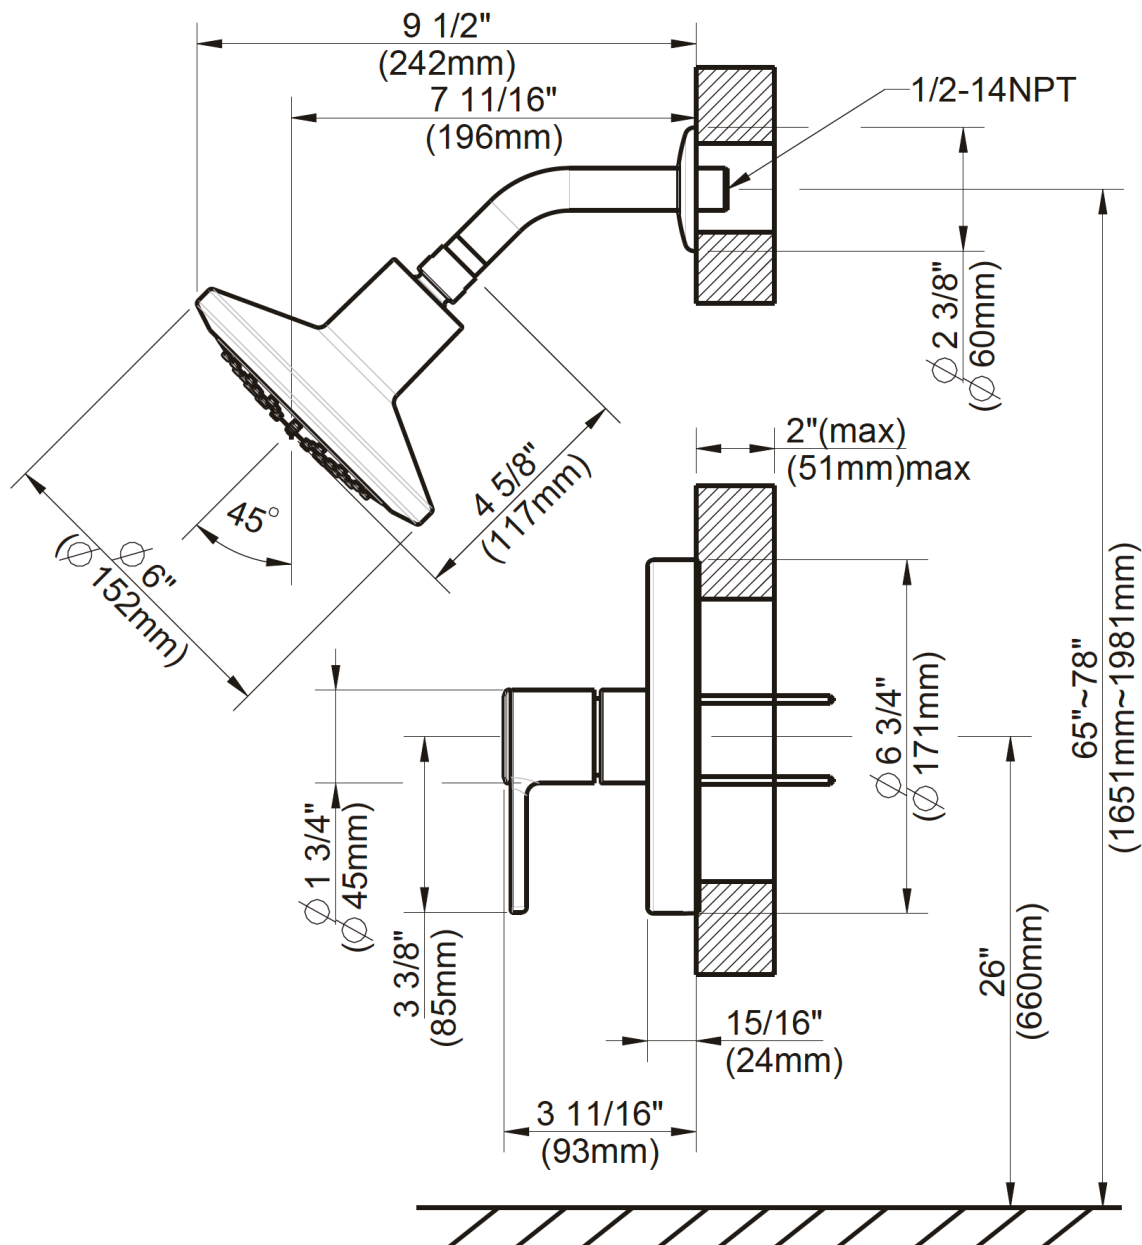

Shower Only Trim

Garniture de douche seulement
Pieza exterior para ducha

Product Specifications

MAINLINE
Elite Series

PREDICTION®

**PR511TO-CP
PR511TO-BN
PR511TO-BLM**

Contact your sales representative for more information or visit our website at mainlinecollection.com