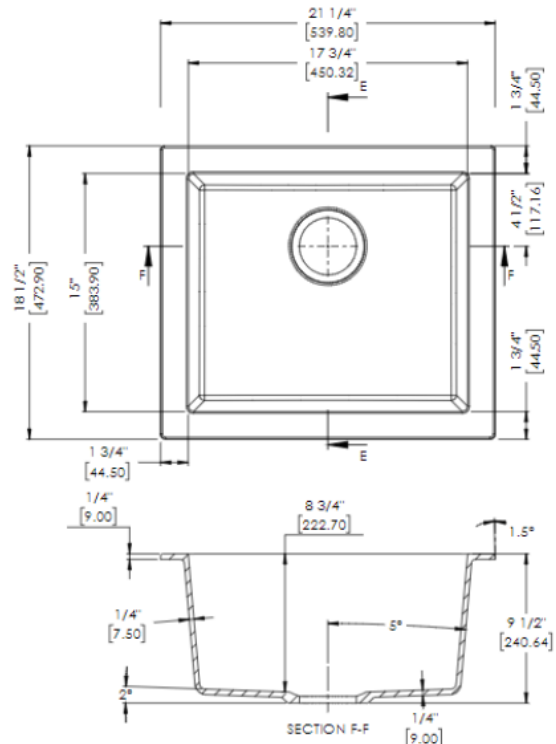

### Dimensions

Overall Size: 21" x 18"  
Bowl Depth: 9"  
Drain Opening: 3-1/2"

**Minimum Cabinet Size: 24"**

## LXGRS21UM-DBK

Under Mount

For cutout measurement: Use cut out template included.

All dimensions listed are nominal. Luxart® reserves the right to make product and material changes at any time without notice.