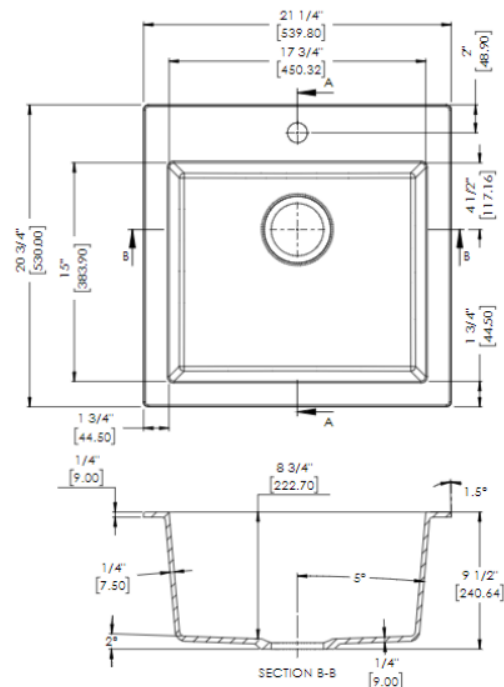

### Dimensions

Overall Size: 21" x 18"  
Bowl Depth: 9"  
Drain Opening: 3-1/2"

Minimum Cabinet Size: 24"

## LXGRS21TM-DBK

Top Mount

For cutout measurement: Use cut out template included.

All dimensions listed are nominal. Luxart® reserves the right to make product and material changes at any time without notice.